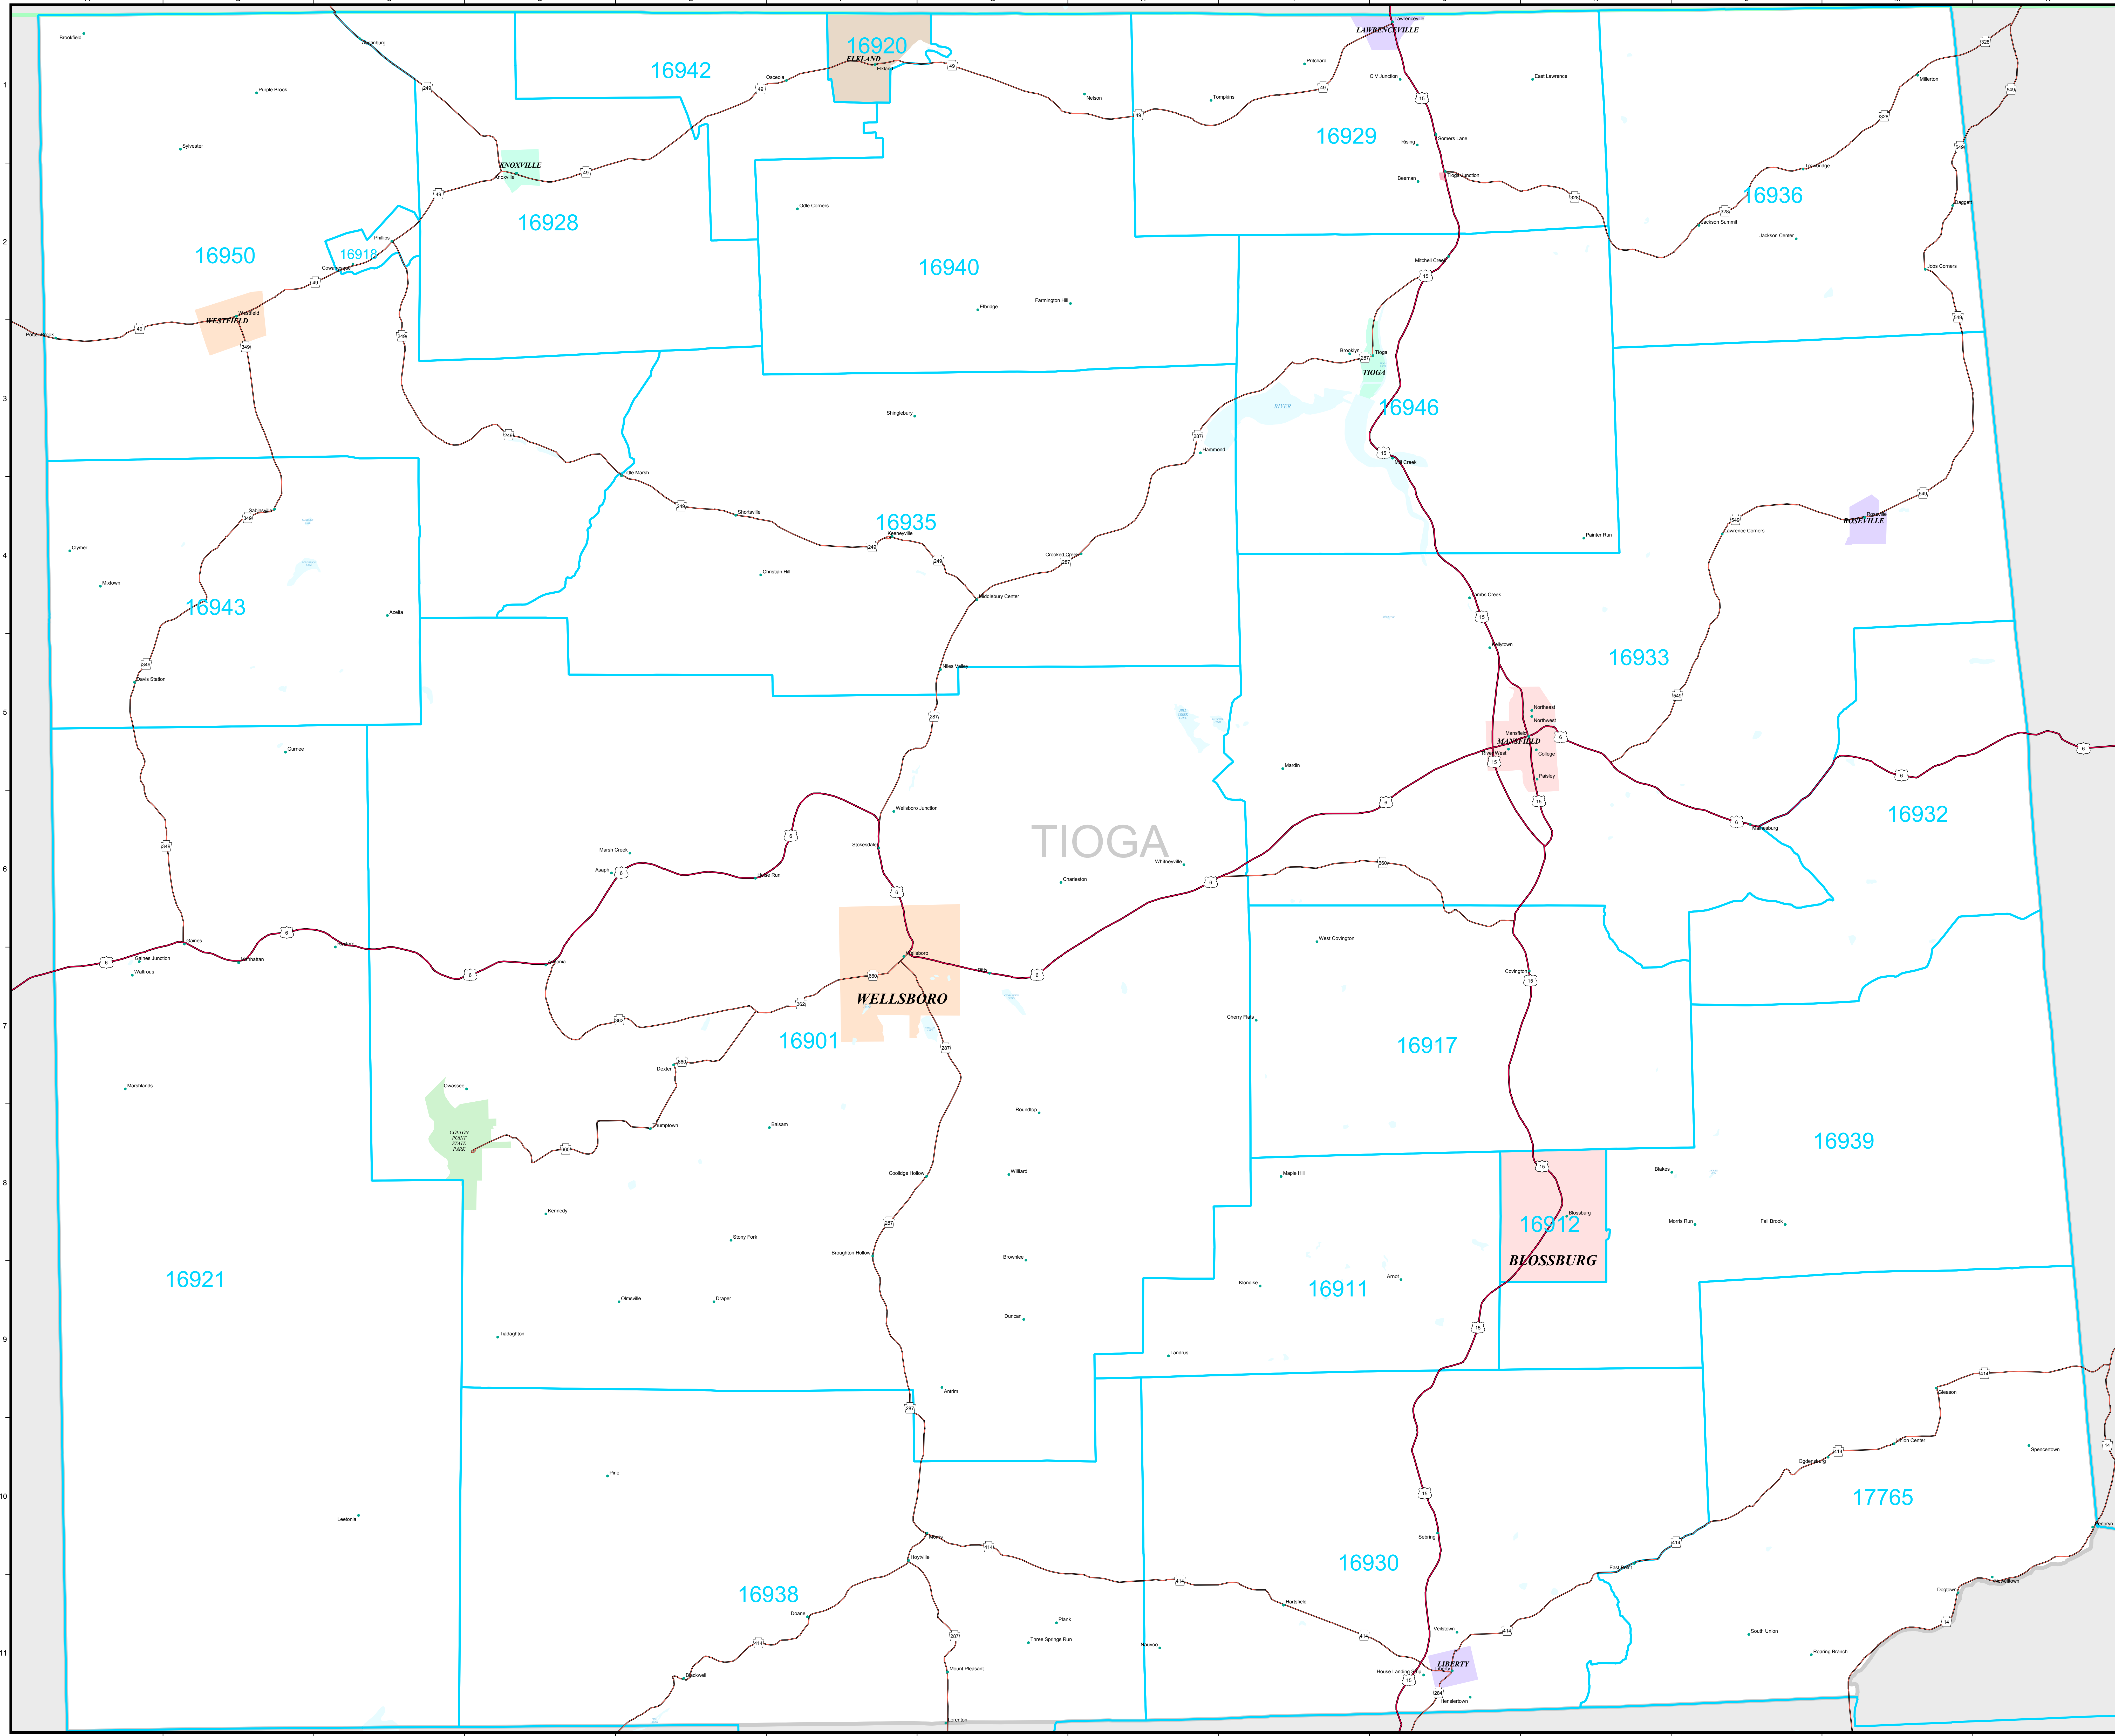

TIOGA COUNTY, PA

2003 ZIP Code Arterial

ZIP Code Index/Grid Locator

ZIP Code	ZIP Name	LOC
16901	WELLSBORO	F7
16911	ARNOT	I9
16912	BLOSSBURG	K8
16917	COVINGTON	J7
16918	COWANESQUE	C2
16920	ELKLAND	F1
16921	GAINES	B8
16928	KNOXVILLE	D2
16929	LAWRENCEVILLE	J1
16930	LIBERTY	J10
16932	MANESSBURG	M6
16933	MANSFIELD	K5
16935	MIDDLEBURY CENTER	F4
16936	MILLERTON	L2
16938	MORRIS	F10
16939	MORRIS RUN	L8
16940	NELSON	G2
16942	OSCEOLA	E1
16943	SABINSVILLE	B4
16946	TIOGA	J5
16950	WESTFIELD	C2
17765	ROARING BRANCH	M10