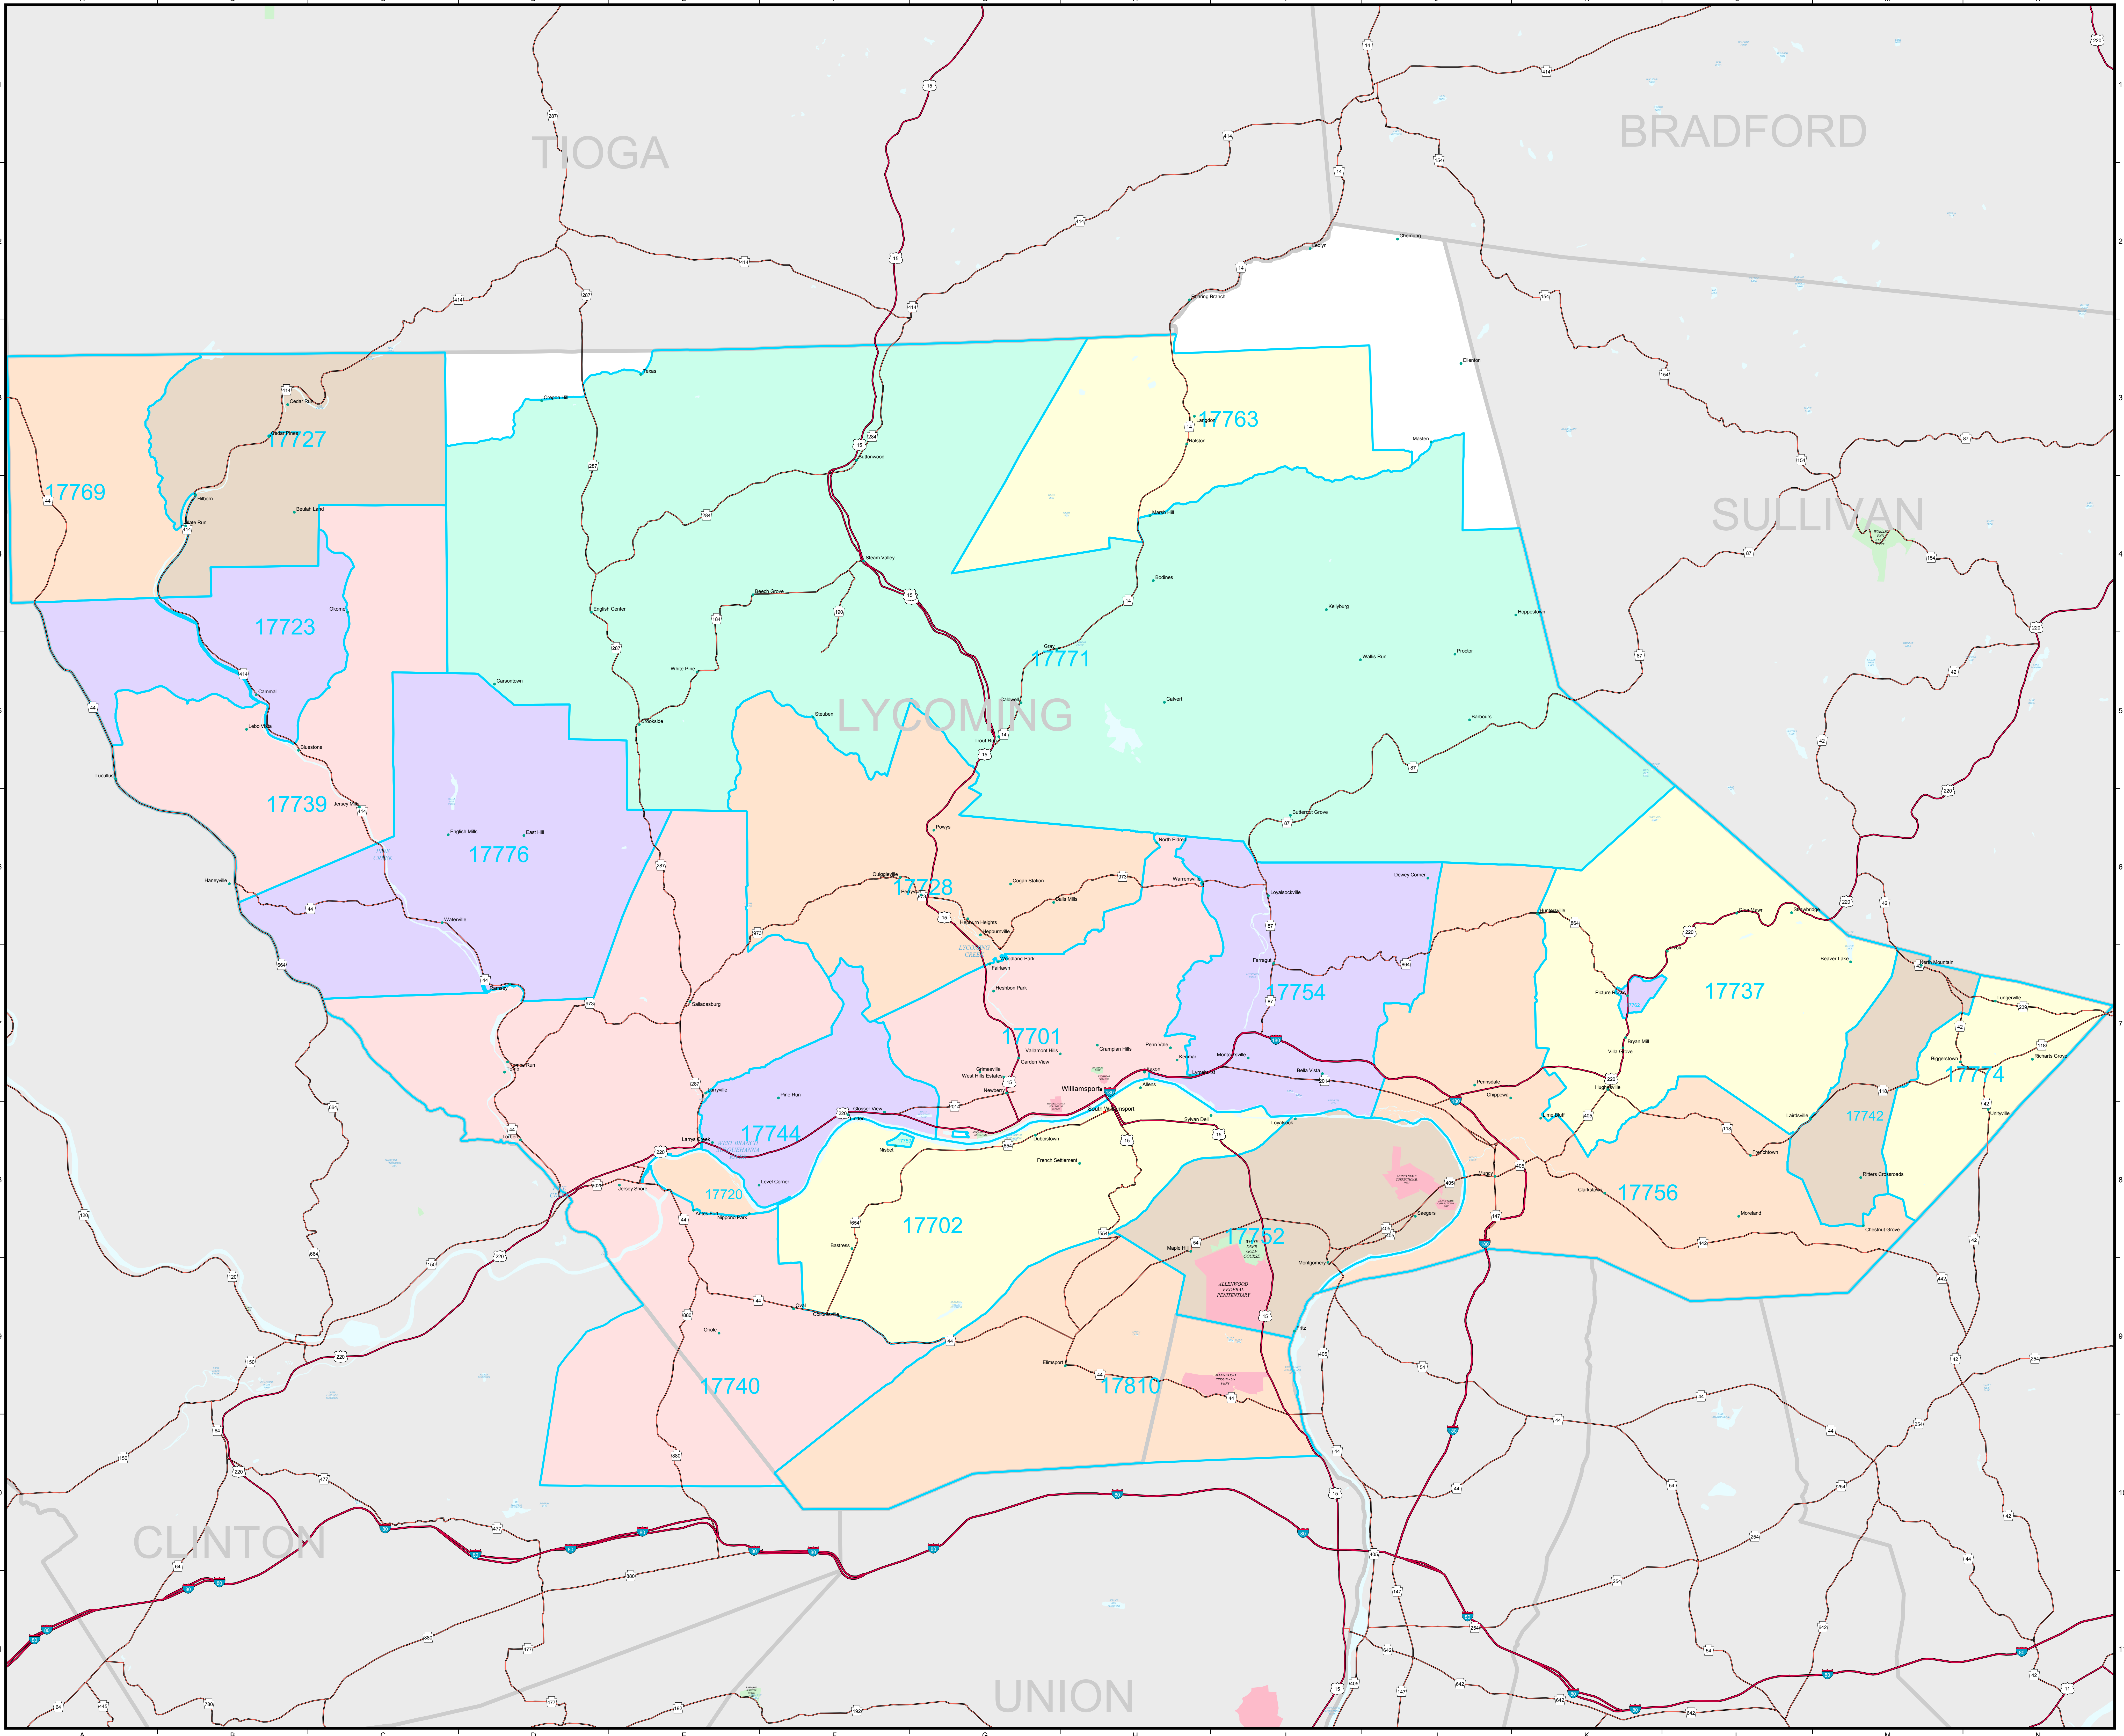

**WILLIAMSPORT, PA
METRO AREA**

2003 ZIP Code Arterial

ZIP Code Index/Grid Locator

ZIP Code	ZIP Name	LOC
17701	WILLIAMSPORT	G7
17702	WILLIAMSPORT	G8
17720	ANTES FORT	E8
17723	JERSEY SHORE	B5
17727	CEDAR RUN	B3
17728	COGAN STATION	G6
17737	HUGHESVILLE	L7
17739	JERSEY MILLS	B5
17740	JERSEY SHORE	E8
17742	LAIRDVILLE	M7
17744	LINDEN	F7
17752	MONTGOMERY	I8
17754	MONTGOMERY	I7
17756	MUNCY	K7
17759	NISBET	F8
17762	PICTURE ROCKS	K7
17763	RALSTON	H3
17769	SLATE RUN	A4
17771	TROUT RUN	H4
17774	UNITYVILLE	NF
17776	WATERVILLE	C6
17810	ALLENWOOD	G9